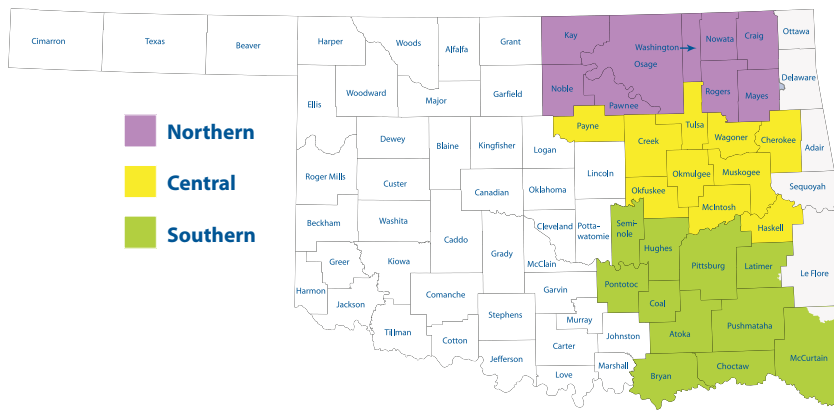

eastern explorer

Business

Museum

Historic Site

Natural or Scenic Site

Ghost Town

Discover eastern Oklahoma with the Eastern Explorer Patch Program!

(A Patch Program for Girl Scout Juniors and Above)

The Eastern Explorer patch program will help you discover Oklahoma heritage throughout Girl Scouts of Eastern Oklahoma. Use the program map below to help you plan your adventure within one of three geographical designations in our council: northern, central or southern. The adventure must include a visit to one location in each of the following categories: **Ghost Town, Natural or Scenic Site, Museum, Commercial Site or Business and an Historic Site.** Your Eastern Explorer adventure can take place during a weekend, over several months or last all year long. You can plan your adventure with your troop or take off on your own with your family. When you have completed your adventure, you may order and wear the Eastern Explorer patch! Patches are available for purchase in the Girl Scout Store.

Segment1 Northern	Segment2 Central	Segment3 Southern
Craig	Cherokee	Atoka
Kay	Creek	Bryan
Mayes	Haskell	Choctaw
Noble	McIntosh	Coal
Nowata	Muskogee	Hughes
Osage	Okfuskee	Latimer
Pawnee	Okmulgee	McCurtain
Rogers	Payne	Pittsburg
Washington	Tulsa	Pontotoc
	Wagoner	Pushmataha
		Seminole